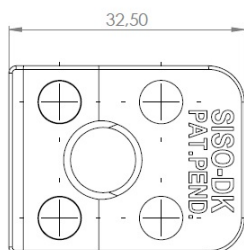

PRODUCT SHEET

Description:

Glass Door Handle "Square" F/Single Doors, Bronze PI,F/Glass Thickness 4-6mm, 1 Zamak Screw W/PVC Tip & 1 Zamak Screw, with $\varnothing 5 \times 3,5$ mm Extension

Item number:

17.40.064-0

Units	Box	Carton	HS Code	Barcode
Pcs.	12	240	8302420090	 5704866072106

Changed from 6,00 mm. to 6,20 mm. 23-04-2012

Screws needed - not on drawing!!

SISO A/S

Mileparken 11
DK-2740 Skovlunde
Denmark
VAT: DK 24786013