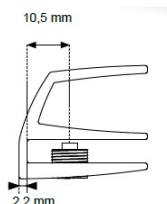

PRODUCT SHEET

Description:

Glass Door Handle "Square" F/Single Doors, Bronze PI,F/Glass Thickness 4-6mm, 1 Zamak Screw W/PVC Tip & 1 Zamak Screw, with $\varnothing 5 \times 3,5$ mm Extension

Item number:

17.40.064-0

Units	Box	Carton	HS Code	Barcode
Pcs.	12	240	8302420090	 5704866072106

Changed from 6,00 mm. to 6,20 mm. 23-04-2012

Screws needed - not on drawing!!

SISO A/S

Mileparken 11
DK-2740 Skovlunde
Denmark
VAT: DK 24786013